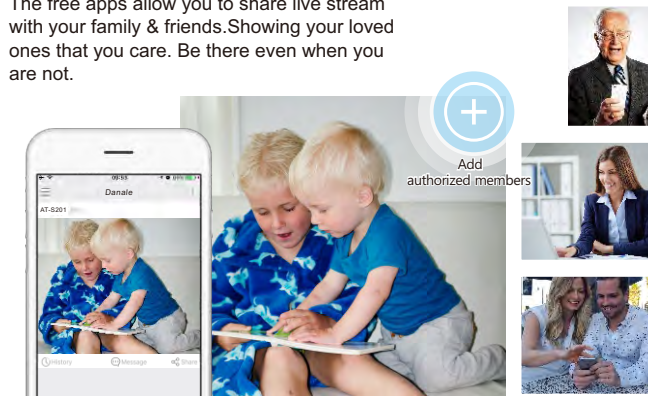

Motion-driven alerts sent to your mobile device

The camera is also able to capture clips and send you alerts whenever any motions are detected so you will always know what's happening at home.

Ultra-Smooth Pan & Tilt

Ultra-smooth 355° pan and 110° tilt capability allows you to keep an eye on a larger area by viewing live stream or taking snapshots

View and control using the free apps

Remote Viewing on various types of devices.

See, hear & communicate using your computer, smartphone or tablet with free apps (QQ or Danale) enhancing a better peace of mind.

Sharing live video & audio with multi-users

The free apps allow you to share live stream with your family & friends. Showing your loved ones that you care. Be there even when you are not.