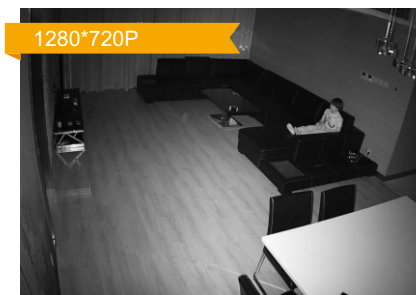

Well defined black & white image captured in complete darkness at night

Motion-driven alerts sent to your mobile device

The camera is also able to capture clips and send you alerts whenever any motions are detected so you will always know what's happening at home.