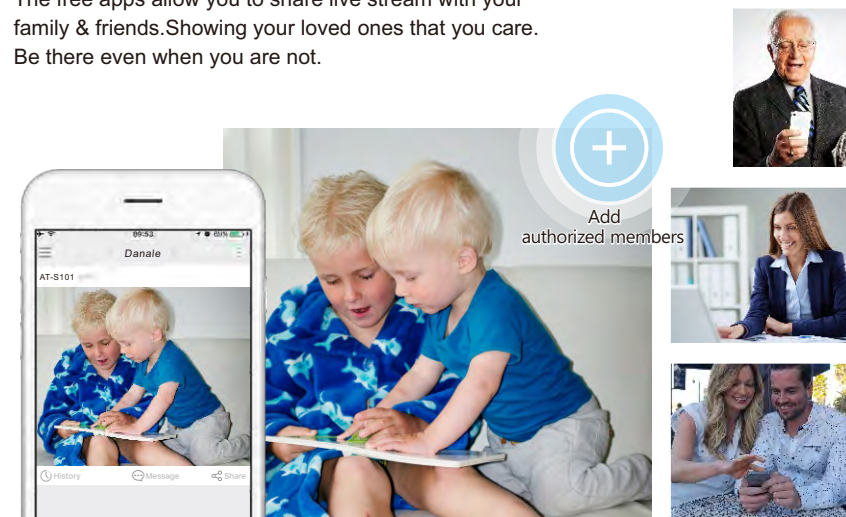

Sharp & clear image captured at night

Well defined black & white image captured in complete darkness at night

Motion-driven alerts sent to your mobile device

The camera is also able to capture clips and send you alerts whenever any motions are detected so you will always know what's happening at home.

It's almost as handy as a videophone.

Sharing live video & audio with multi-users

The free apps allow you to share live stream with your family & friends. Showing your loved ones that you care. Be there even when you are not.

Remote Viewing on various types of devices.

See, hear & communicate using your computer, smartphone or tablet with free apps (QQ or Danale) enhancing a better peace of mind.

Seamless Loop Recording Play back whenever you'd like