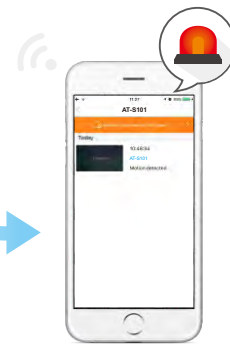

Sharp & clear image captured at night

Well defined black & white image captured in complete darkness at night

Motion-driven alerts sent to your mobile device

The camera is also able to capture clips and send you alerts whenever any motions are detected so you will always know what's happening at home.

Intrusion Detection

Pet's activity notifications

Alerts to mobile device

Two-Way Talk

With the utilization of high efficiency audio format AAC (noise cancelling algorithm), the built-in speaker & mic enable everything you say or hear to come through clearly and instantly.

Remote Viewing on various types of devices.

See, hear & communicate using your computer, smartphone or tablet with free apps (QQ or Danale) enhancing a better peace of mind.

Seamless Loop Recording Play back whenever you'd like